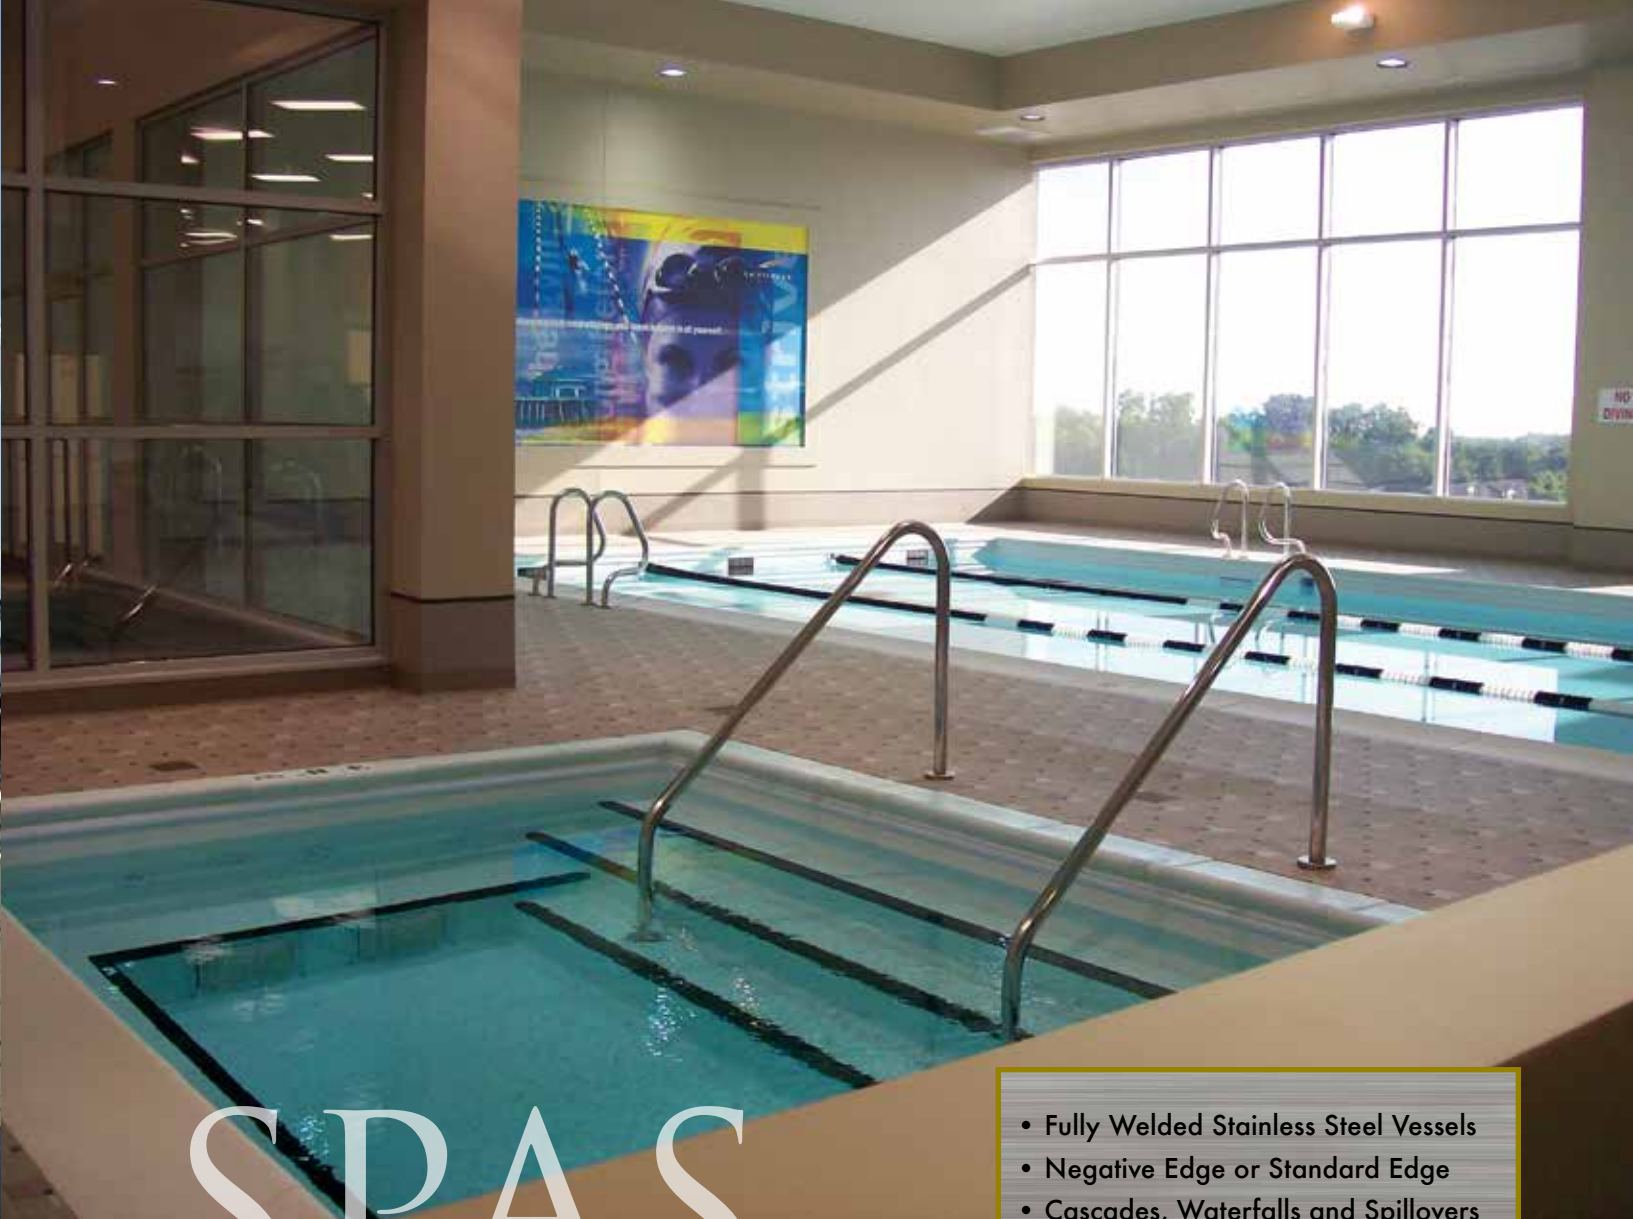

Elevating Aquatics™

SUMMIT
SERIES

Stainless Steel Aquatic Vessels

- Precision Engineered
- Exquisitely Finished Interiors
- Custom or Factory Built
- Game Changing FreshAir™ Technology

SUMMIT  **SERIES**
ABOVE GRADE POOLS & SPAS by RenoSys®

STAINLESS

POOLS

SPAS

Summit Series above grade fully welded stainless steel pools and spas are custom built on-site employing the highest quality components to ensure longevity, durability and reliability for your peace of mind. Our team of experts will work with your architects and engineers to develop a final design that is tailor-made to fit your needs.

Summit Series pools and spas are also available as pre-manufactured units ready to ship fully assembled and prepared for installation.

- Fully Welded Stainless Steel Vessels
- Negative Edge or Standard Edge
- Cascades, Waterfalls and Spillovers
- Custom Shapes, Geometric or Round
- Built On Site or Prefabricated, Assembled and Shipped
- Variety of Finishes Available
- Available with Evacuator™ TriChloramine Removal Technology for FreshAir™ (ask for details).