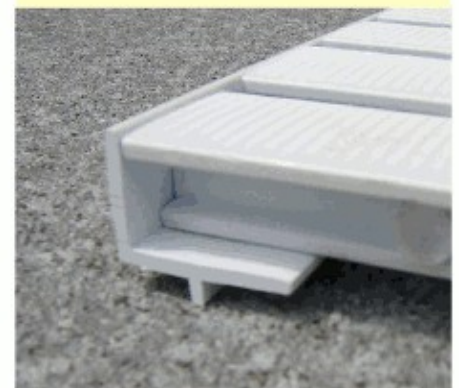

Custom made one piece corners.

**Custom Name Plate**

Customize pool with unique name plates.

**Fiberglass Angles and Fasteners**

Durable, built to last.

**PVC Bullnose**

Bullnose can be shimmed to relevel pool perimeters.

**PVC Curb Angle**

PVC Curb Angle shown here with optional extension.

**Standard PVC Curb Angle**

Ideal for new pool construction.