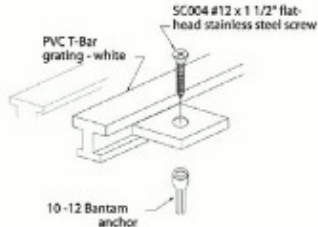

DuraTech^{TM} pvc grating

Accessories

T-Bar Anchor Assembly