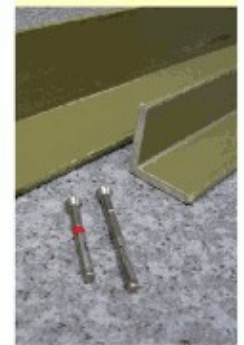

Custom made one piece corners.

**Custom Name Plate**

Customize pool with unique name plates.

**Fiberglass Angles and Fasteners**

Durable, built to last.

**PVC Bullnose**

Bullnose can be shimmed to relevel pool perimeters.

**PVC Curb Angle**

PVC Curb Angle shown here with optional extension.

**Standard PVC Curb Angle**

Ideal for new pool construction.